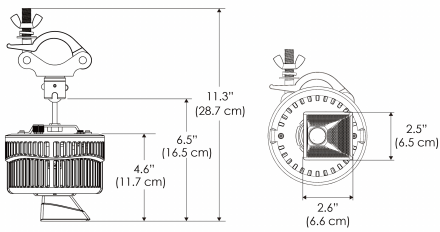

Power Supply & Control

PS Power Supply - Manual Control

PSX Power Supply w/ DMX
(compatible with TOX/CLP/MPT mount)

Plug/Connection

US US 120V
EU EU 220V
277 US 277V (only with CLP+PSX)

SPECIFICATIONS

Beam Angle	Wall Wash
Spectrum Type	AMZ : Plant Flourish & Growth
	TB : Coral Health & Growth
Control	Intensity (0% - 100%), CCT
LED Source	DiCon Dense Matrix LED
AC Power Draw	175W max
AC Input Voltage	100 - 240V AC, 60Hz
	100 - 277V AC (only CLP)
Cooling	Fan Cooled
Operating Temperature	32 - 104°F (0 - 40°C)
Fixture Weight	1.5lb (0.7kg)
Power Supply Weight	1.6lb (0.7kg)

PS US EU

PSX US EU 277

Mounting Bracket Dimensions ALL-CLP

*All -CLP configuration models come with standard DC cables of 6" and AC cables of 10'.

W500W-MPT

PSX US

PSX EU

MECHANICAL FIGURES