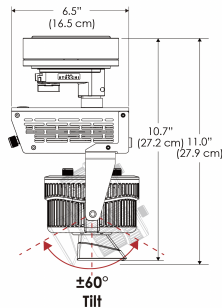

PS US EU

PSX US EU 277

Mounting Bracket Dimensions ALL-CLP

*All -CLP configuration models come with standard DC cables of 6" and AC cables of 10'.

W500W-MPT

PSX US

PSX EU

MECHANICAL FIGURES