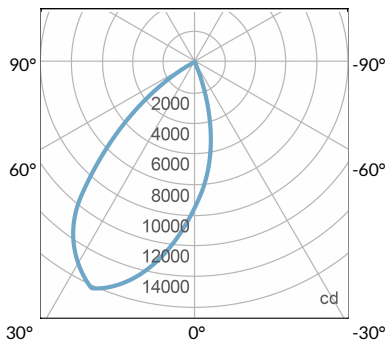

PHOTOMETRIC DATA

AMZ