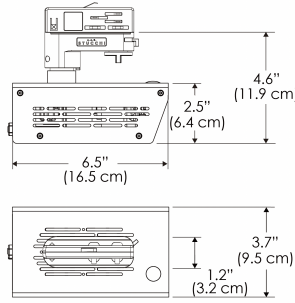

MECHANICAL FIGURES

PS US

W500W-TOX/TON

W500W-CLP

Mounting Bracket Dimensions ALL-CLP

*All -CLP configuration models come with standard DC cables of 6" and AC cables of 10'.