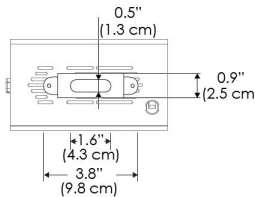

Power Supply & Control

PS Power Supply - Manual Control

PSX Power Supply w/ DMX
(compatible with TOX/CLP/MPT mount)

Plug/Connection

US US 120V
EU EU 220V
277 US 277V (only with CLP+PSX)

SPECIFICATIONS

Beam Angle	Wall Wash
Spectrum Type	AMZ : Plant Flourish & Growth
	TB : Coral Health & Growth
Control	Intensity (0% - 100%), CCT
LED Source	DiCon Dense Matrix LED
AC Power Draw	175W max
AC Input Voltage	100 - 240V AC, 60Hz
	100 - 277V AC (only CLP)
Cooling	Fan Cooled
Operating Temperature	32 - 104°F (0 - 40°C)
Fixture Weight	1.5lb (0.7kg)
Power Supply Weight	1.6lb (0.7kg)

PS US EU

PSX US EU 277

Mounting Bracket Dimensions ALL-CLP

*All -CLP configuration models come with standard DC cables of 6" and AC cables of 10'.

W500W-MPT

PSX US

PSX EU

MECHANICAL FIGURES