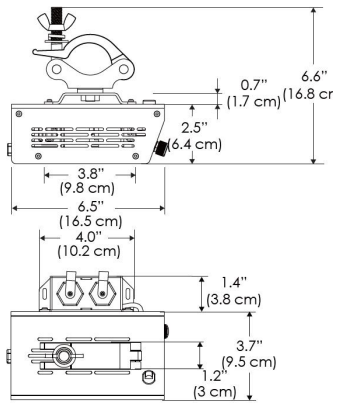

Power Supply & Control

PS Power Supply - Manual Control

PSX Power Supply w/ DMX
(compatible with TOX/CLP/MPT mount)

Plug/Connection

US US 120V
EU EU 220V
277 US 277V (only with CLP+PSX)

SPECIFICATIONS

Beam Angle	Wall Wash
Spectrum Type	AMZ : Plant Flourish & Growth
	TB : Coral Health & Growth
Control	Intensity (0% - 100%), CCT
LED Source	DiCon Dense Matrix LED
AC Power Draw	175W max
AC Input Voltage	100 - 240V AC, 60Hz
	100 - 277V AC (only CLP)
Cooling	Fan Cooled
Operating Temperature	32 - 104°F (0 - 40°C)
Fixture Weight	1.5lb (0.7kg)
Power Supply Weight	1.6lb (0.7kg)

MECHANICAL FIGURES

W500W-TOX/TON

PS US

PSX US

W500W-TOX/TON

PS EU

PSX EU

W500W-CLP

PS US EU

PSX US EU 277

Mounting Bracket Dimensions ALL-CLP

*All -CLP configuration models come with standard DC cables of 6" and AC cables of 10'.

W500W-MPT

PSX US

PSX EU

MECHANICAL FIGURES