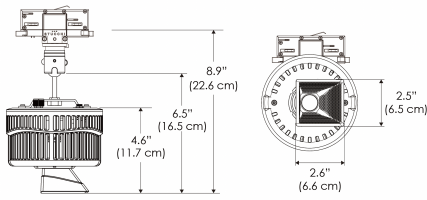

W500W-TOX/TON