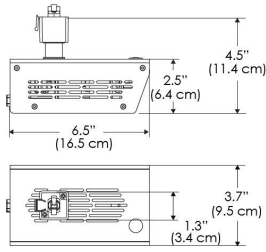

W500W-TG Legacy product