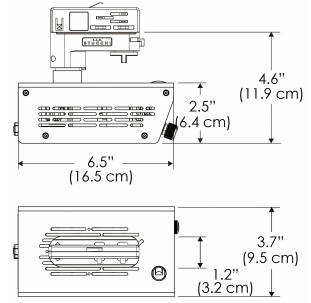

MECHANICAL FIGURES

W500W-TOX/TON

PS US

PSX US

W500W-TOX/TON

PS EU

PSX EU

W500W-CLP

PS US EU

PSX US EU 277

Mounting Bracket Dimensions ALL-CLP

*All -CLP configuration models come with standard DC cables of 6" and AC cables of 10'.

W500W-MPT

PSX US

PSX EU

MECHANICAL FIGURES