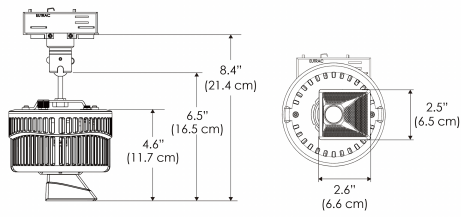

MECHANICAL FIGURES

W500W-TEX Legacy product