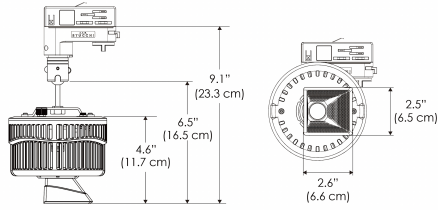

MECHANICAL FIGURES

W500W-TOX/TON