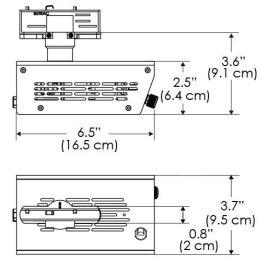

MECHANICAL FIGURES

W500W-TEX Legacy product

PS US EU

PSX US EU

W500W-TG Legacy product

PHOTOMETRIC DATA

AMZ

TB

DMX FOOTPRINT

Amazon Sun		
Channel	1	Intensity
	2	CCT (4000-6500k)
Tuna Blue		
Channel	1	Intensity
	2	CCT (10000-20000k)
	3	Violet
	4	Red
	5	Green