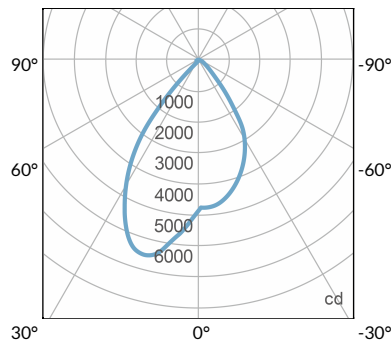

MECHANICAL FIGURES

W500W-TEX Legacy product

PS US EU

PSX US EU

W500W-TG Legacy product

PHOTOMETRIC DATA

AMZ

TB

DMX FOOTPRINT

Amazon Sun		
Channel	1	Intensity
	2	CCT (4000-6500k)
Tuna Blue		
Channel	1	Intensity
	2	CCT (10000-20000k)
	3	Violet
	4	Red
	5	Green