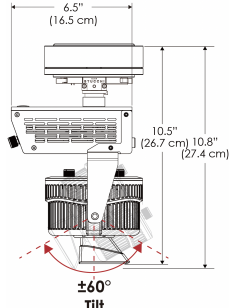

PS US EU

PSX US EU 277

Mounting Bracket Dimensions ALL-CLP

*All -CLP configuration models come with standard DC cables of 6" and AC cables of 10'.

W500W-MPT

PSX US

PSX EU

MECHANICAL FIGURES