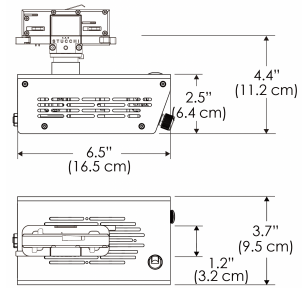

Power Supply & Control

PS Power Supply - Manual Control

PSX Power Supply w/ DMX
(compatible with TOX/CLP/MPT mount)

Plug/Connection

US US 120V
EU EU 220V
277 US 277V (only with CLP+PSX)

SPECIFICATIONS

Beam Angle	Wall Wash
Spectrum Type	AMZ : Plant Flourish & Growth
	TB : Coral Health & Growth
Control	Intensity (0% - 100%), CCT
LED Source	DiCon Dense Matrix LED
AC Power Draw	175W max
AC Input Voltage	100 - 240V AC, 60Hz
	100 - 277V AC (only CLP)
Cooling	Fan Cooled
Operating Temperature	32 - 104°F (0 - 40°C)
Fixture Weight	1.5lb (0.7kg)
Power Supply Weight	1.6lb (0.7kg)

MECHANICAL FIGURES

W500W-TOX/TON

PS US

PSX US

W500W-TOX/TON

PS EU

PSX EU

W500W-CLP

PS US EU

PSX US EU 277

Mounting Bracket Dimensions ALL-CLP

*All -CLP configuration models come with standard DC cables of 6" and AC cables of 10'.

W500W-MPT

PSX US

PSX EU

MECHANICAL FIGURES