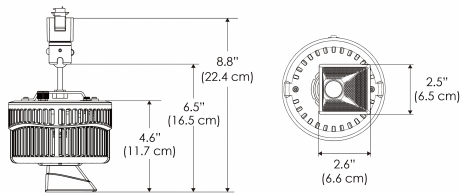

W500W-TG Legacy product