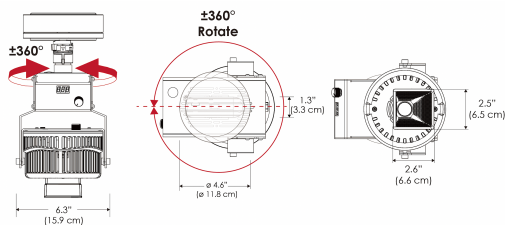

PS US EU

PSX US EU 277

Mounting Bracket Dimensions ALL-CLP

*All -CLP configuration models come with standard DC cables of 6" and AC cables of 10'.

W500W-MPT

PSX US

PSX EU

MECHANICAL FIGURES