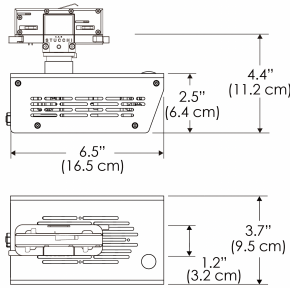

MECHANICAL FIGURES

W500W-TOX/TON

PS EU

W500W-CLP

Mounting Bracket Dimensions ALL-CLP

*All -CLP configuration models come with standard DC cables of 6" and AC cables of 10'.