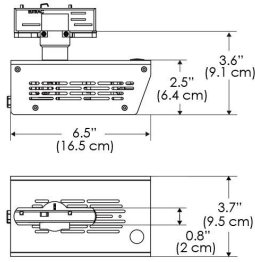

MECHANICAL FIGURES

W500W-TEX Legacy product

PS US EU

PSX US EU

W500W-TG Legacy product

PHOTOMETRIC DATA

AMZ

TB

DMX FOOTPRINT

Amazon Sun		
Channel	1	Intensity
	2	CCT (4000-6500k)
Tuna Blue		
Channel	1	Intensity
	2	CCT (10000-20000k)
	3	Violet
	4	Red
	5	Green