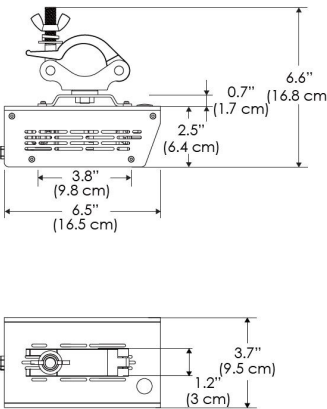

Power Supply & Control

PS Power Supply - Manual Control

PSX Power Supply w/ DMX
(compatible with TOX/CLP/MPT mount)

Plug/Connection

US US 120V
EU EU 220V
277 US 277V (only with CLP+PSX)

SPECIFICATIONS

Beam Angle	Wall Wash
Spectrum Type	AMZ : Plant Flourish & Growth
	TB : Coral Health & Growth
Control	Intensity (0% - 100%), CCT
LED Source	DiCon Dense Matrix LED
AC Power Draw	175W max
AC Input Voltage	100 - 240V AC, 60Hz
	100 - 277V AC (only CLP)
Cooling	Fan Cooled
Operating Temperature	32 - 104°F (0 - 40°C)
Fixture Weight	1.5lb (0.7kg)
Power Supply Weight	1.6lb (0.7kg)

MECHANICAL FIGURES

W500W-TOX/TON

PS US

PSX US

W500W-TOX/TON

PS EU

PSX EU

W500W-CLP

PS US EU

PSX US EU 277

Mounting Bracket Dimensions ALL-CLP

*All -CLP configuration models come with standard DC cables of 6" and AC cables of 10'.

W500W-MPT

PSX US

PSX EU

MECHANICAL FIGURES